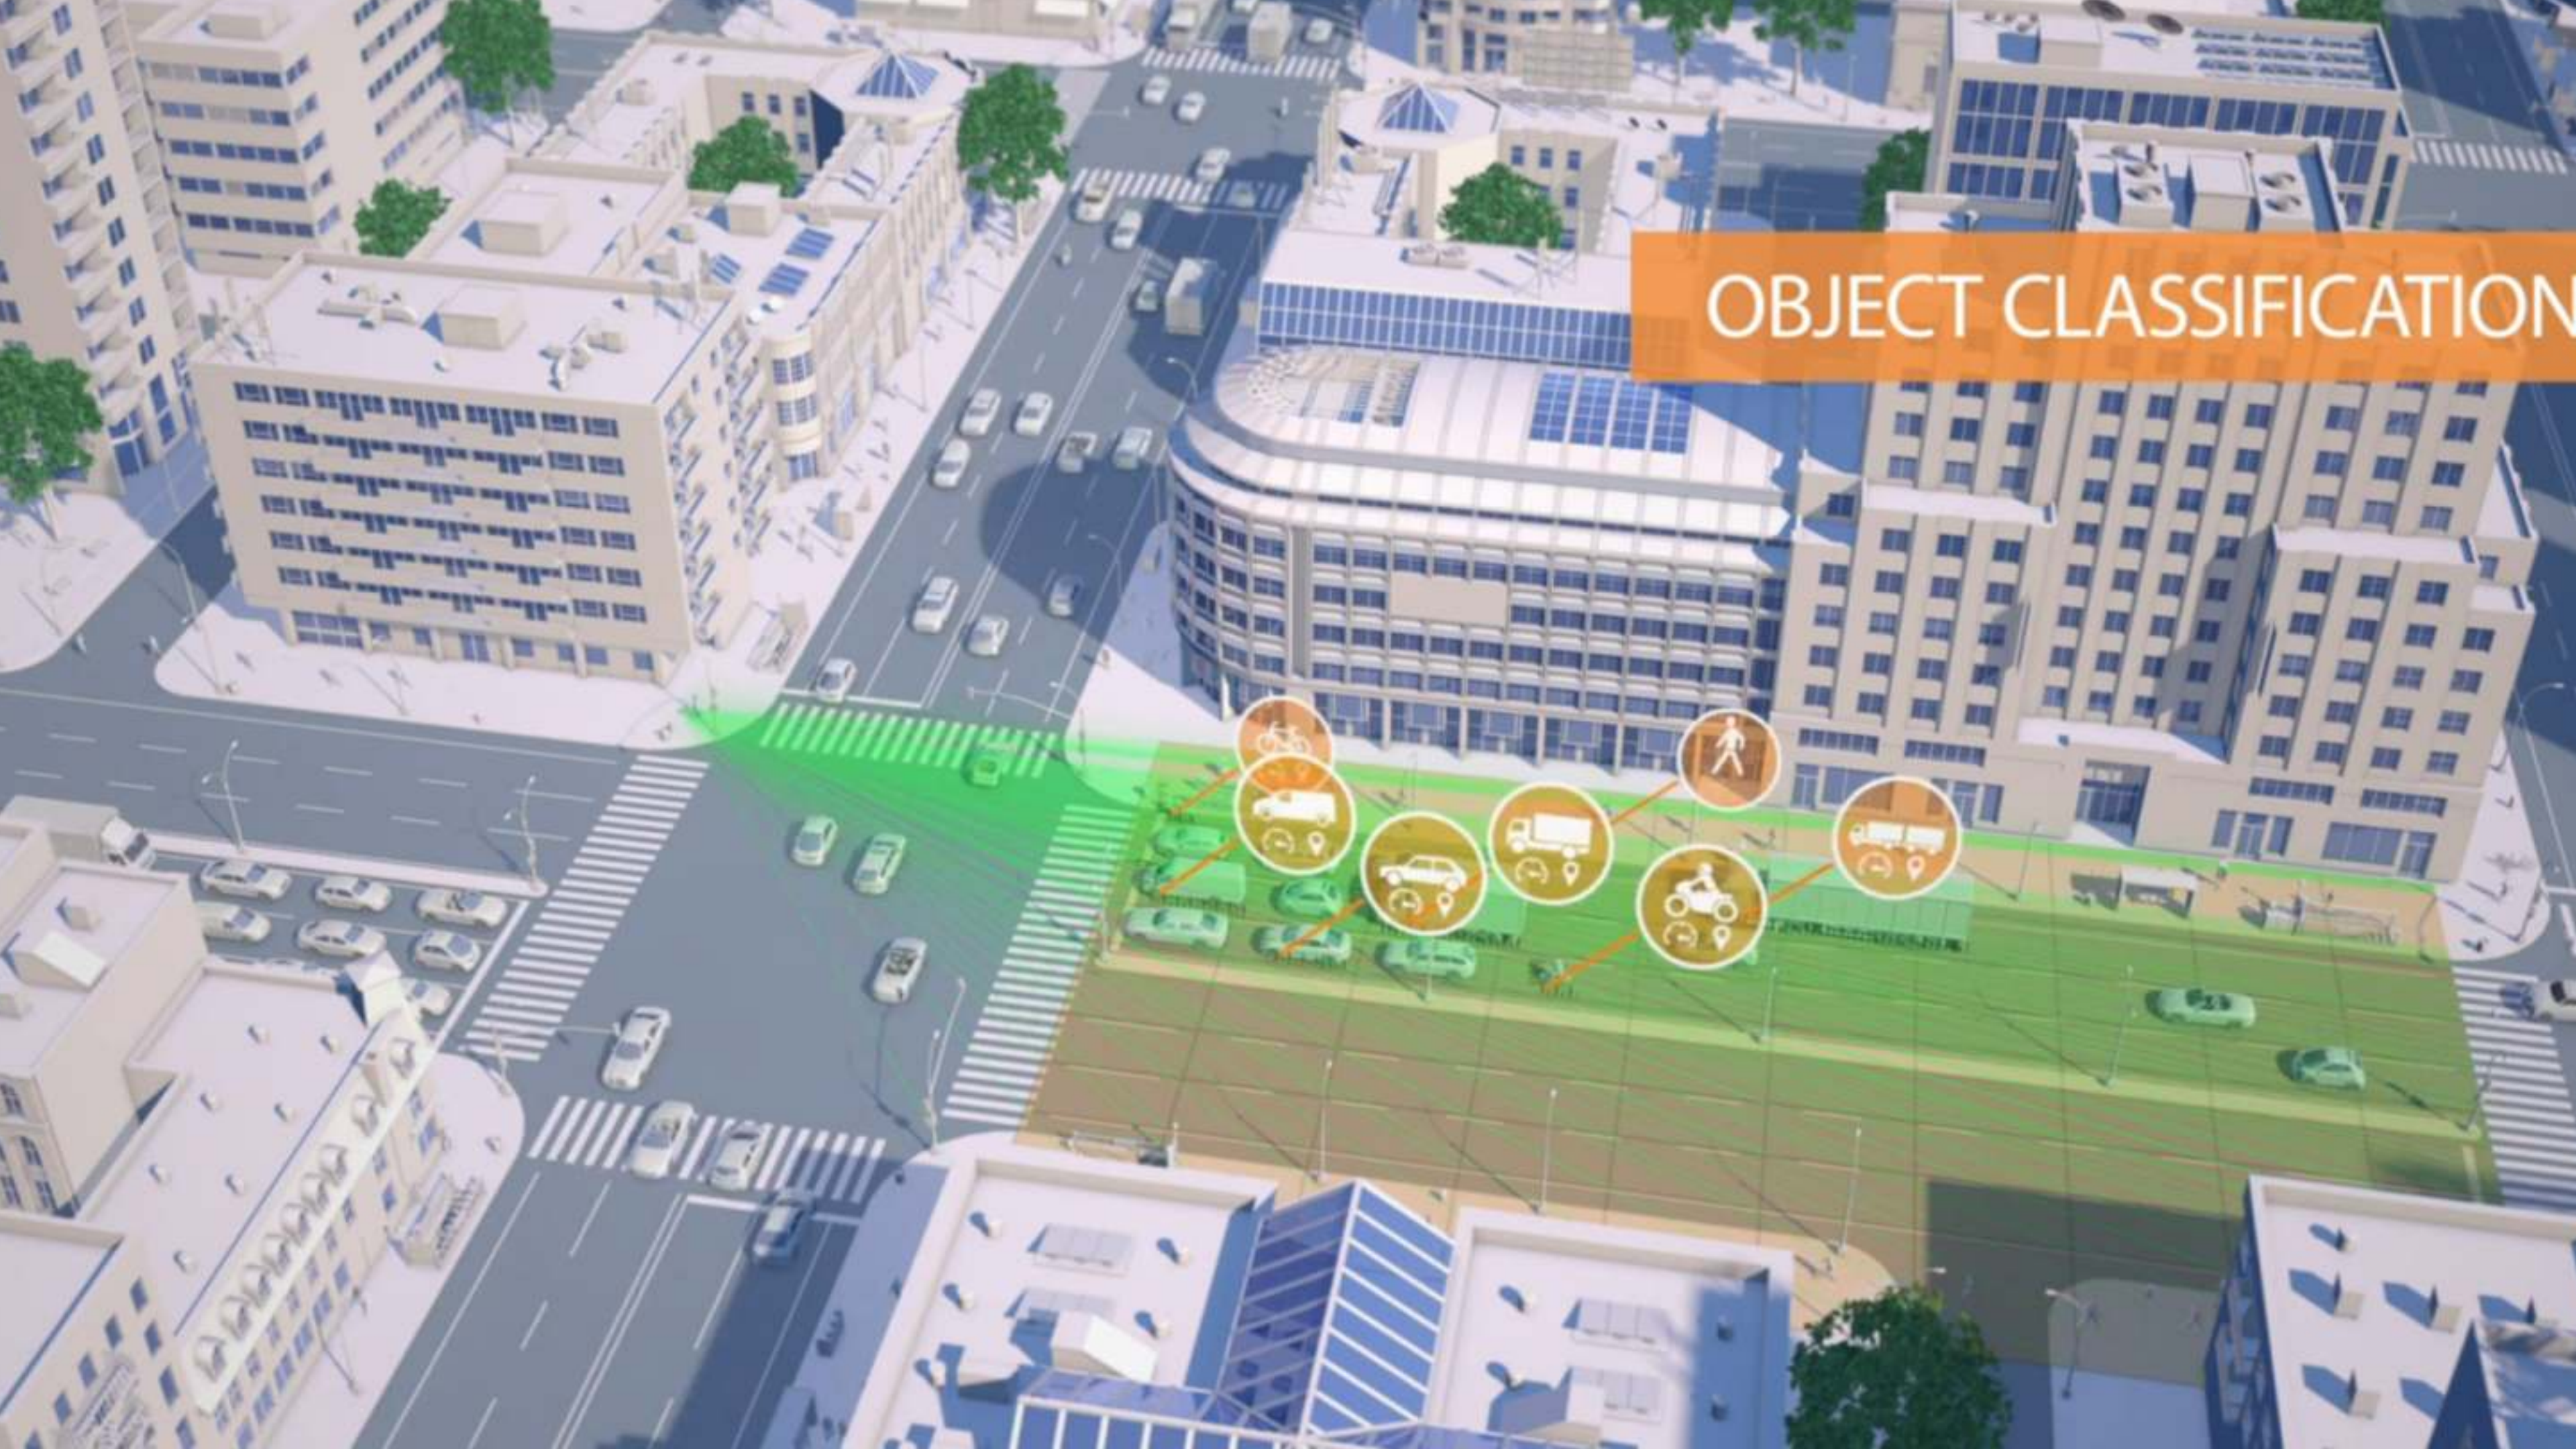

都

都

UR2

HOW DOES SWIFT SOLVE THIS?

TO PUT IT IN TWO WORDS, ARTIFICIAL INTELLIGENCE.

CAMERA

To detect different types of violations, traffic statistics and traffic alerts using computer vision.

SENSORS

It contains Infrared, microwave and video sensors to enhance accuracy.

OBJECT CLASSIFICATION

TIMED INTERSECTION

ADAPTIVE INTERSECTION

LESS TRAFFIC JAMS

A wooden suspension bridge stretches across a lush, green forest. The bridge is made of wooden planks and is supported by ropes. The forest is dense with various green plants and trees. In the foreground, there are several large, light blue hydrangea flowers. The overall scene is peaceful and natural.